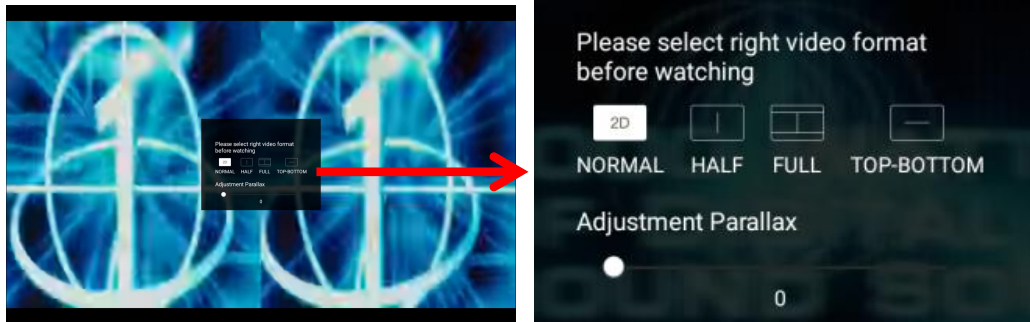

How to play online 3D videos

On the ProMa glasses free 3D tablet 10.8", there is a special function to watch 3D videos with online streaming. Please refer to following steps of how to play online 3D videos:

1. Open 3DFV → 3D Service Setting on as following photo.

2. Online *smart 2D/3D switching button*.

Play online 3D videos e.g. YouTube, in full screen, there will be a button hidden in the middle of left edge, press that button, to show smart 2D/3D selection; select the video format as NORMAL(2D) button or 3D HALF or 3D FULL or 3D TOP-BOTTOM according to 3D format of the video.

To exit from the 3D mode, press the button hidden on the middle of left edge to back normal 2D mode.

Notice:

1. Online 3D video resolutions vary greatly, some of them are not in good quality.
2. Online 3D video disparity varies widely, some of them are not in good 3D features which may cause ghost images. Such ghost images have nothing to do with any of hardware or software quality of the tablet.
3. Select the only good quality online 3D videos to watch.
4. The *smart 2D/3D switching button* is designed to work with YouTube app, but not every other app's. If you want to watch 3D contents from any other website, e.g. www.vimeo.com etc, log in with browser Chrome www.chrome.com, the *smart 2D/3D switching button* will be available.